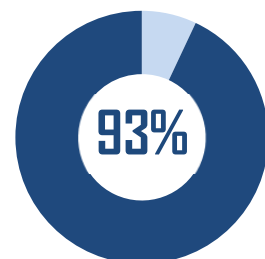

BASED ON CONFIDENTIAL SURVEYS; 4.00 IS ABOVE AVERAGE, 5.00 IS EXCELLENT

MA

MIEF

MIPP

% OF STUDENTS WHO SOUGHT AND FOUND EMPLOYMENT, FELLOWSHIPS, INTERNSHIPS OR PURSUED FURTHER STUDIES WITHIN 6 MONTHS OF GRADUATION